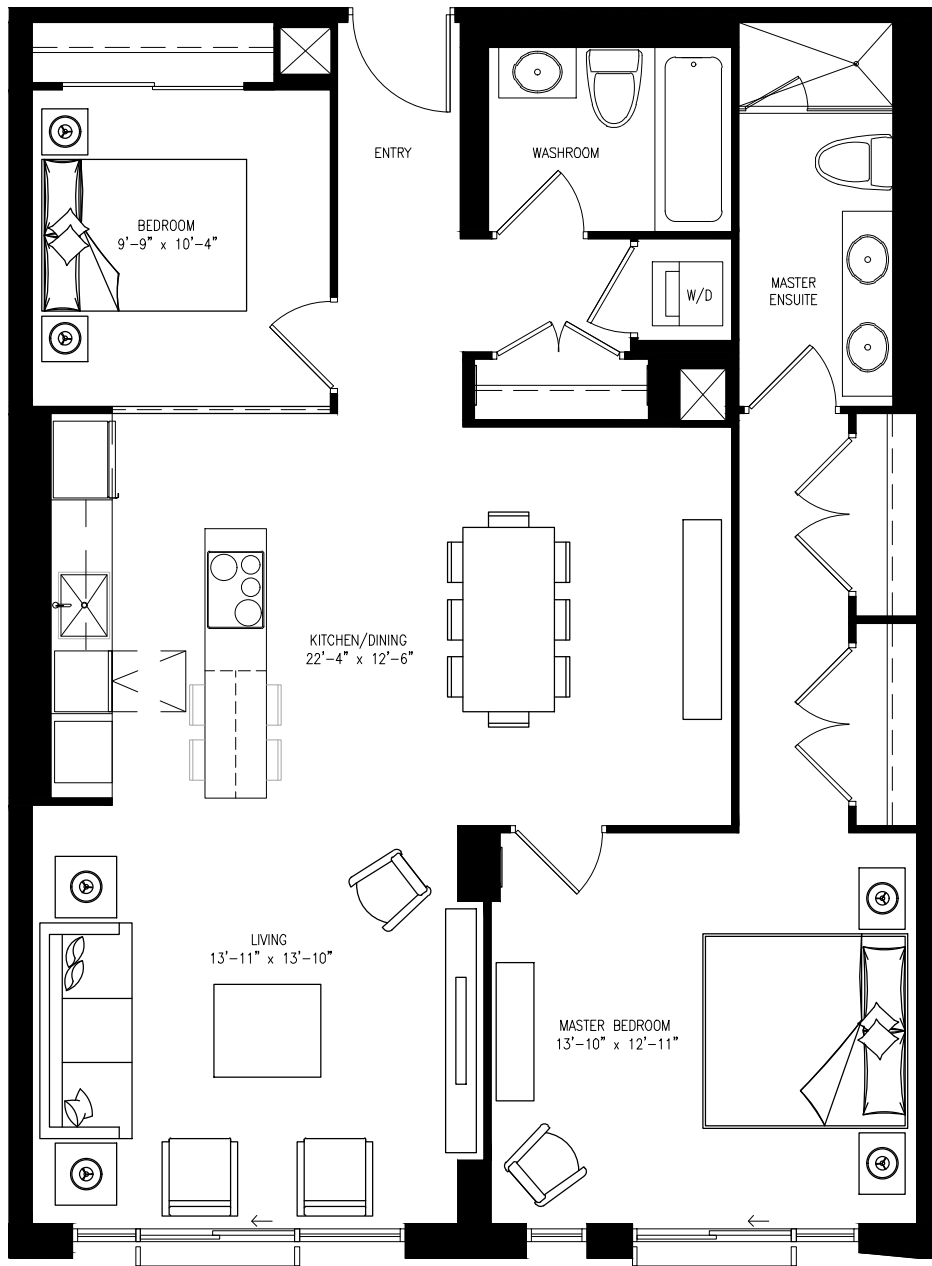

SUITE 511

SUITE 2-Z

SUITE AREA: 1191 Sq.Ft.

BALC / TERR AREA: 0 Sq.Ft.

SCHEDULE "C"

Disclaimer: Materials, specifications & floorplans are subject to change without notice. All renderings are artist's conceptions. All floor plans have approximate dimensions. Actual usable floor space may vary from the stated floor area. E.&O.E. Balcony/Terrace varies depending on the floor level locations.